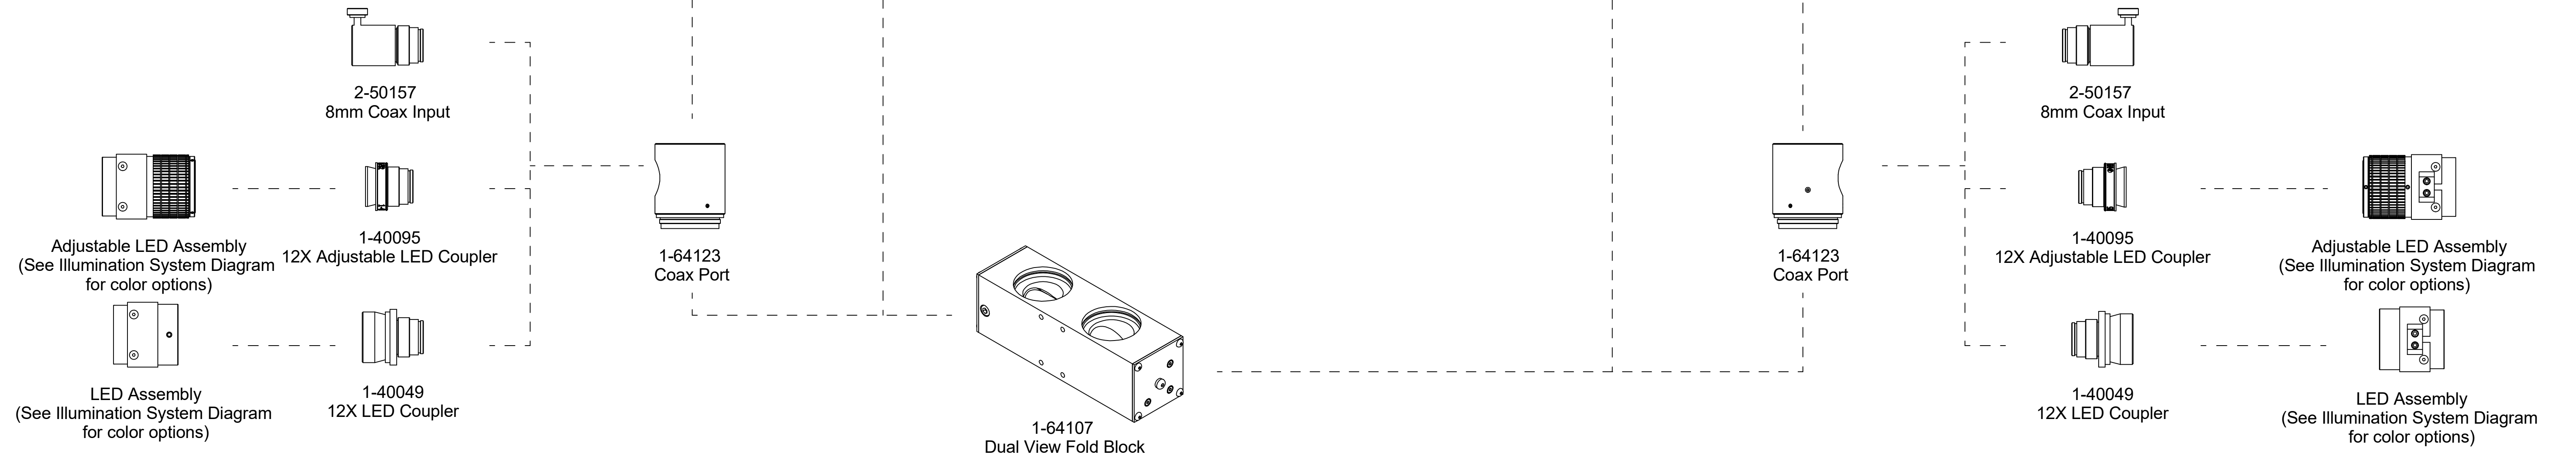

Adapter Tube Required
(1-6015 or 1-6218 suggested)

Adapter Tube Required
(1-6015 or 1-6218 suggested)

- 2-50025 M26 x 36 TPI
- 2-50026 0.800 x 36 RMS
- 2-51370 M25 x 0.75

- | | | |
|-------------|-------------|-------------|
| Mitutoyo | Motic | Navitar HR |
| 1-60226 5X | 1-62828 5X | 1-55075 4X |
| 1-60227 10X | 1-62829 10X | 1-55401 6X |
| 1-60228 20X | 1-62830 20X | 1-55227 10X |
| 1-60229 50X | | |

- 2-50145 1X Converter Lens
- 1-50012 0.5X
- 1-50013 0.75X
- 1-50014 1.5X
- 1-50015 2X

Note: Factory alignment
of all parts is required.