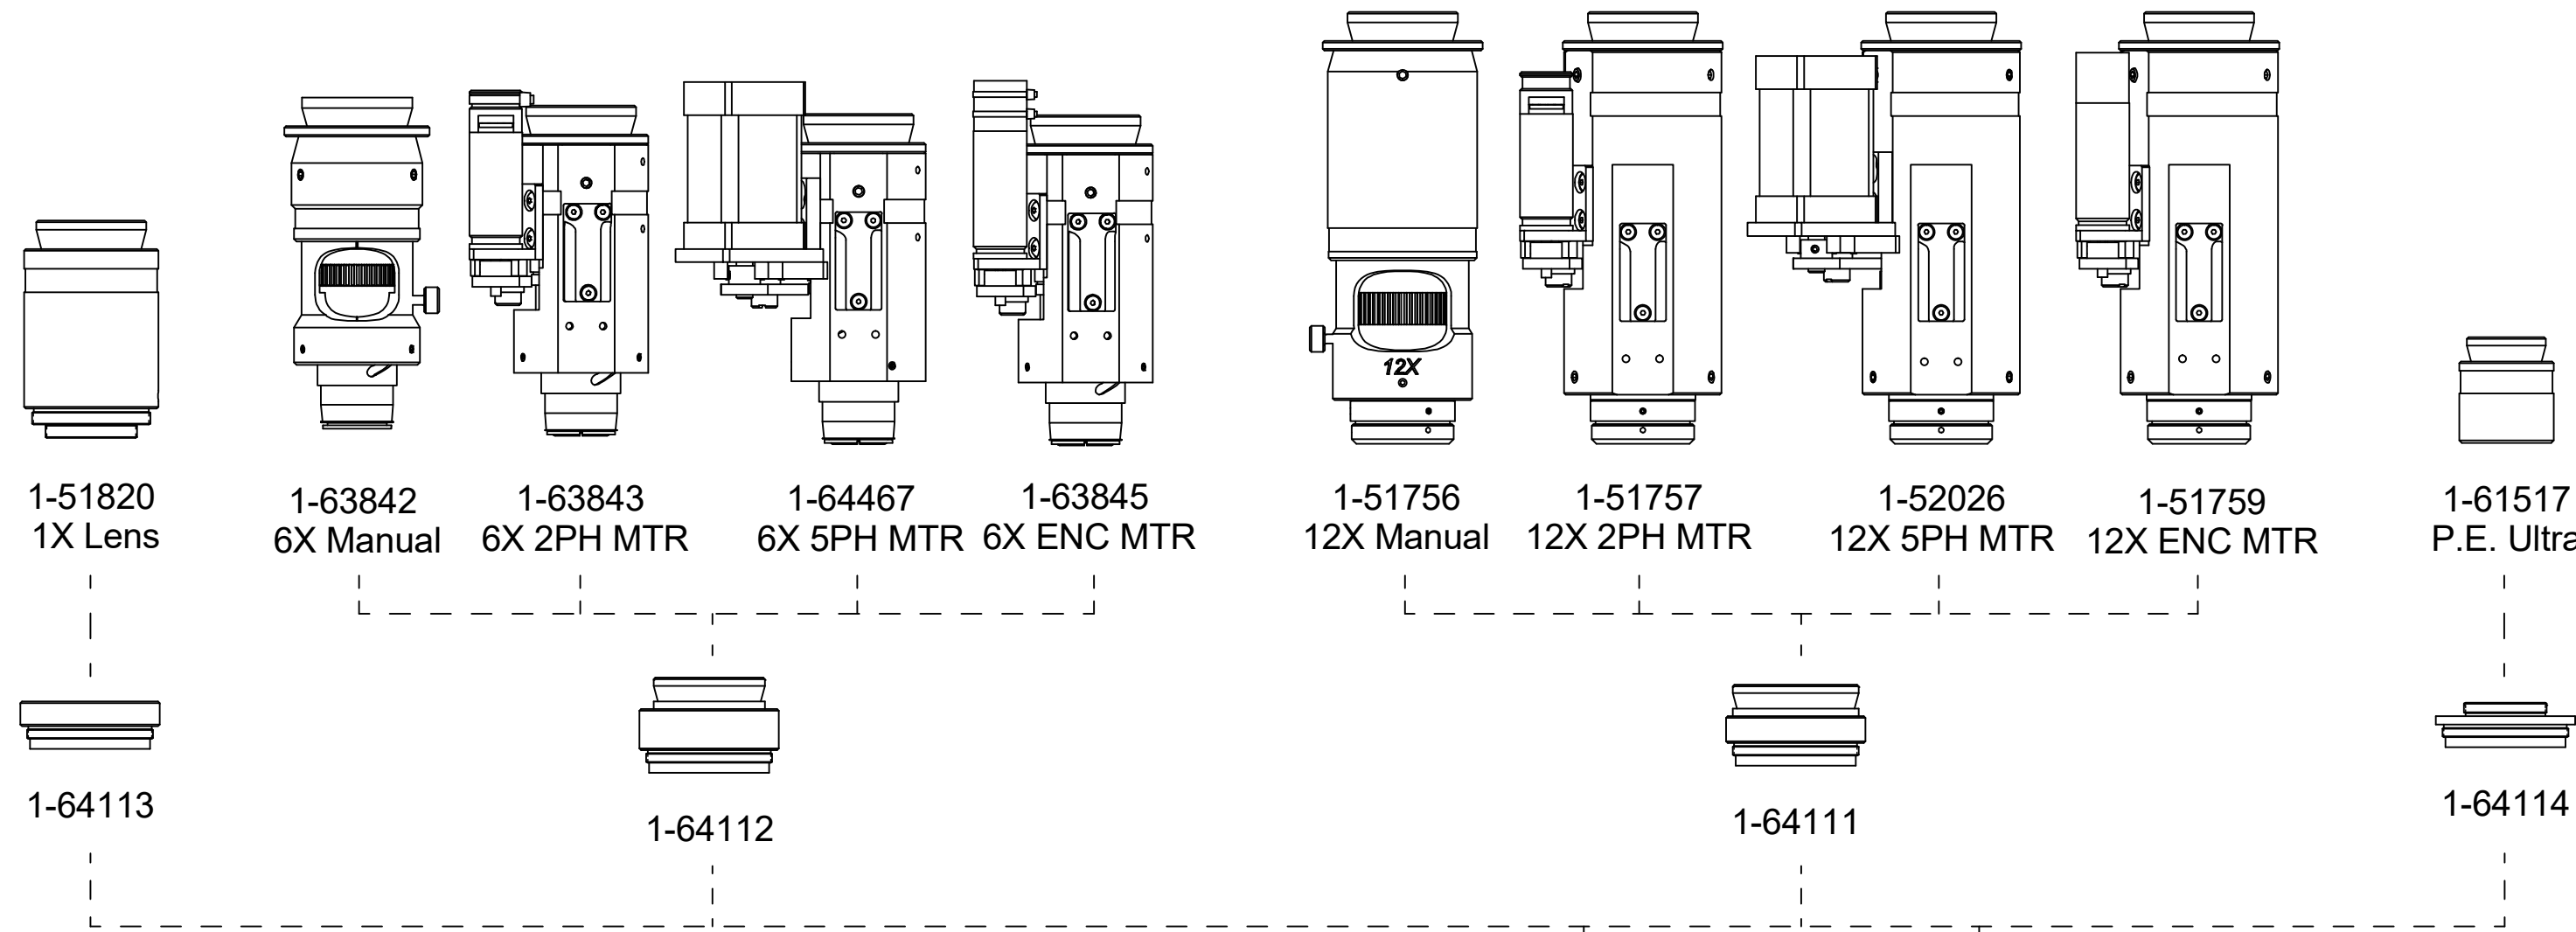

Adapter Tube Required
(1-6015 or 1-6218 suggested)

Adapter Tube Required
(1-6015 or 1-6218 suggested)

- 2-50025 M26 x 36 TPI
- 2-50026 0.800 x 36 RMS
- 2-51370 M25 x 0.75

- | | | |
|-------------|-------------|-------------|
| Mitutoyo | Motic | Navitar HR |
| 1-60226 5X | 1-62828 5X | 1-55075 4X |
| 1-60227 10X | 1-62829 10X | 1-55401 6X |
| 1-60228 20X | 1-62830 20X | 1-55227 10X |
| 1-60229 50X | | |

- 2-50145 1X Converter Lens
- 1-50012 0.5X
- 1-50013 0.75X
- 1-50014 1.5X
- 1-50015 2X

Note: Factory alignment
of all parts is required.