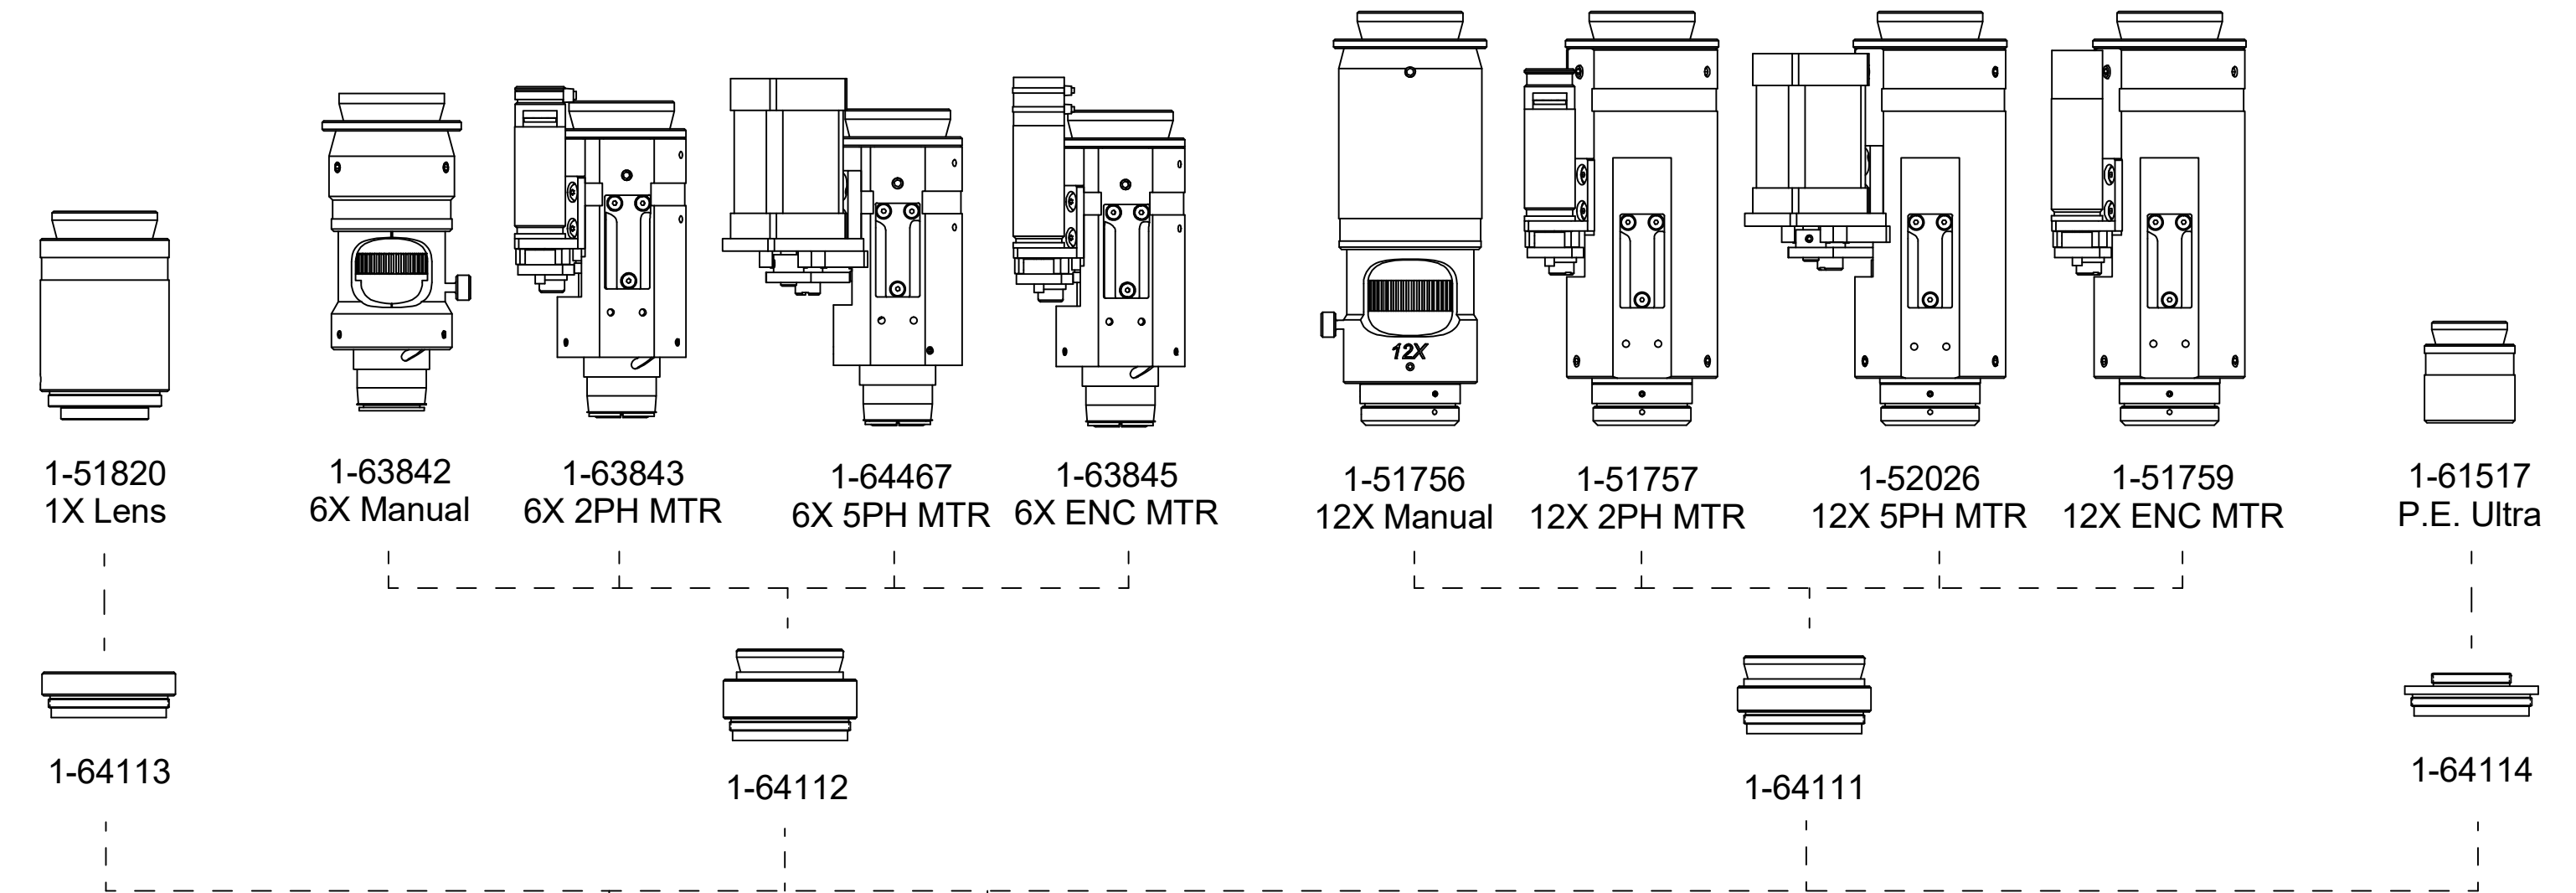

Adapter Tube Required
(1-6015 or 1-6218 suggested)

Adapter Tube Required
(1-6015 or 1-6218 suggested)

- 2-50025 M26 x 36 TPI
- 2-50026 0.800 x 36 RMS
- 2-51370 M25 x 0.75

- | | | |
|-------------|-------------|-------------|
| Mitutoyo | Motic | Navitar HR |
| 1-60226 5X | 1-62828 5X | 1-55075 4X |
| 1-60227 10X | 1-62829 10X | 1-55401 6X |
| 1-60228 20X | 1-62830 20X | 1-55227 10X |
| 1-60229 50X | | |

- 2-50145 1X Converter Lens
- 1-50012 0.5X
- 1-50013 0.75X
- 1-50014 1.5X
- 1-50015 2X

Note: Factory alignment
of all parts is required.